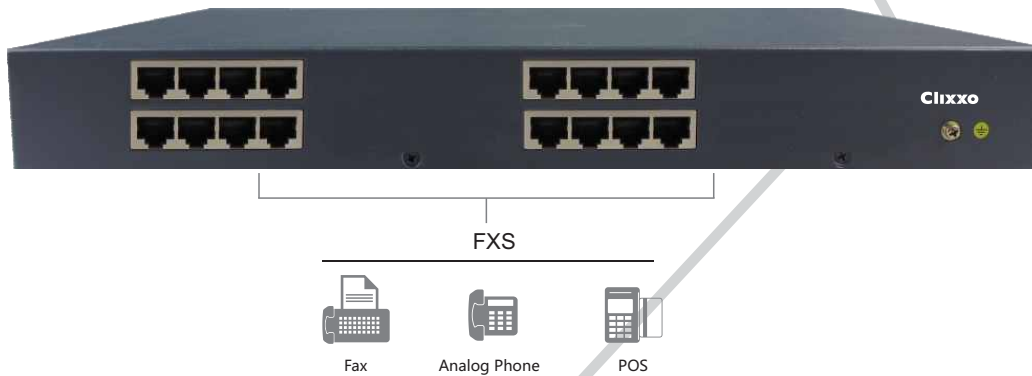

VoIP Media Gateway

Front Panel Overview

Rear Panel Overview

For Scalable & High Performance Communication

CLIXXO VoIP Media Gateway MG60XX Series enables Small, Medium & Large Businesses to keep their existing legacy telephony infrastructure and integrate with VoIP Services and IP PBXs, to create seamless office environments saving organizations time and money in managing communication networks. MG60XX Series is modular in design to offer TDM ports from 16 ports–64 Ports which are fully interoperable with all SIP – Based environments.

- **32 FXS ports**
- **1 Gigabit WAN Port**
- **1 Gigabit LAN Port**
- **Supports Multi VLAN**

MG60XX

Voice Capacity and Functions

Analog User	32 FXS Users
IP Telephony Protocol	TCP/IP, UDP, ARP, ICMP, TELNET, SNMP, HTTP, RTP/RTCP, TFTP, NAT, DHCP, PPPoE
Voice Processing	Voice Codecs: G.711 (A-law, μ -law), G.723.1a, G.729a/b,
Voice Functions	<ul style="list-style-type: none">• Call Forward• Call Transfer• Conference Call• Call Waiting support• Echo Cancellation• Dynamic Jitter Buffer• Voice Activity Detection• IVR• Fax Supported• Voice Mail• Voice logging• Auto Attendant• Audio Conference• Day & Night Mode• Silence detection / suppression• Message Waiting Indication via FSK• Flash hook event Signaling• Caller ID Generation (Name & Number) DTMF or FSK• DTMF detection and generation• Configurable tones (dial, ringing, busy)• Carrier tone detection and generation• Configurable transmit packet length

Management

Networking Protocols	Web GUI
----------------------	---------

Environmental

Dimension (W x D x H)	367mm x 224mm x 44mm
Net Weight	3000g
Operating Voltage/Current	+95VAC~+265VAC / 0.5 A
Operating Temperature / Humidity	0°C~50°C / 10%-90% (Non - Condensing)